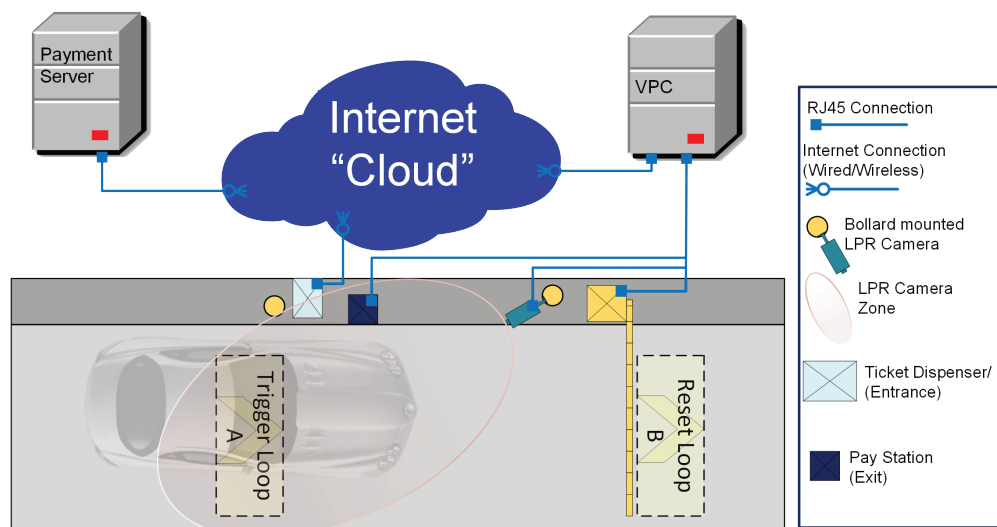

LICENSE PLATE RECOGNITION

GENERAL INFORMATION

LocoMobi World's License Plate Recognition (LPR) solution is a combination of hardware and software products. LPR uses either an EyePark or EyeMobile camera with the online software Cloud Portal. LocoMobi's LPR solution can be used in a variety of environments including gated lots, tolling lanes, and mobile enforcement.

HIGHLIGHTS:

- EyePark and EyeMobile cameras have 99.999% read rate
- Easily integrated into any cloud based environment
- Data transmitted to the Cloud in real time, essential for tracking vehicle status
- Manage multiple parking lots, garages, and operations with one portal

BENEFITS:

- Enforce parking seamlessly without ever needing to leave a vehicle
- Forecast and benchmark vehicle statistics with user-friendly and easily accessible reports and updates- plan promotions for low traffic and extra staff for high traffic
- Rest secured and assured with heavily encrypted software and extensive permission levels